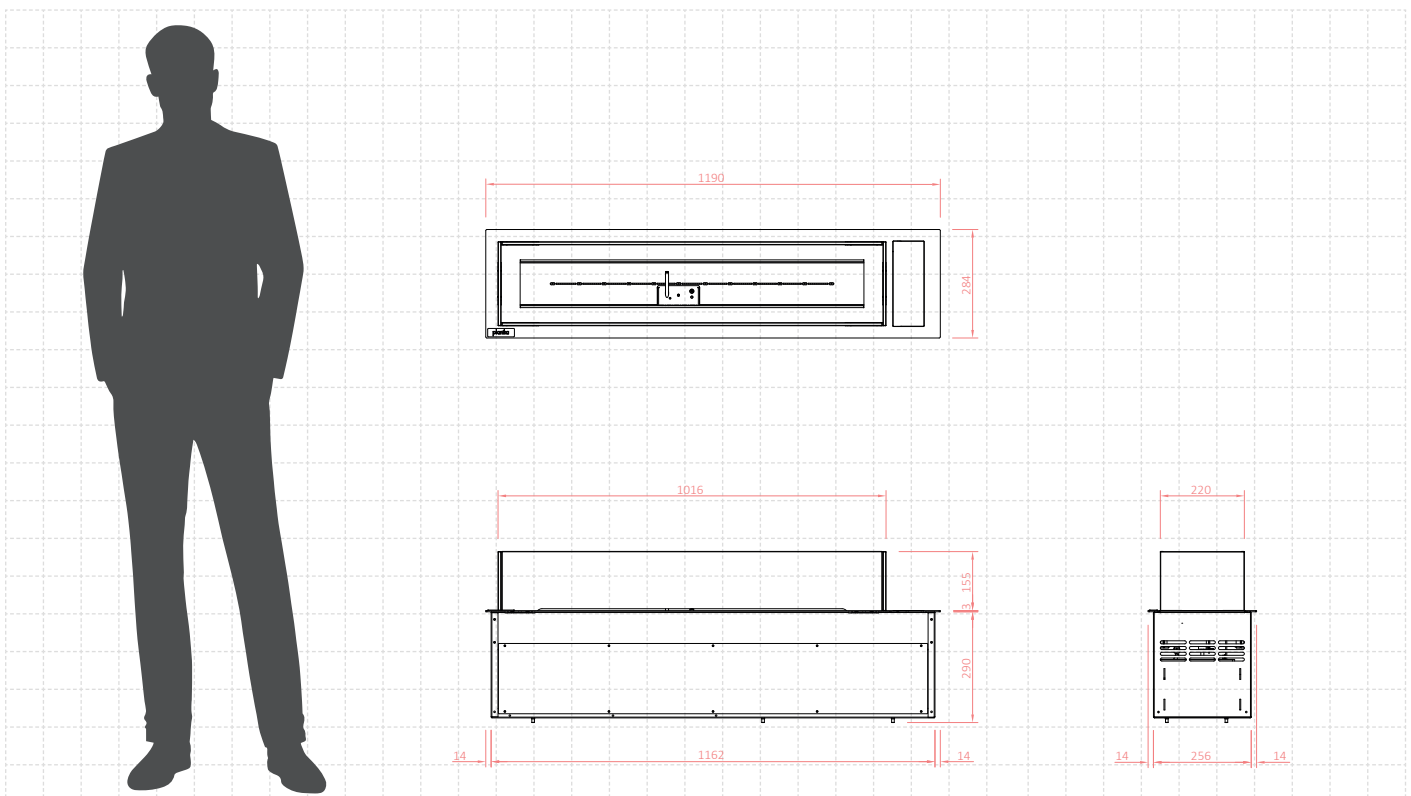

Cabo Burner

(BEV Technology®)

Fuel tank capacity	10.5 L
Maximum burn time	15 hours
Maximum heat output	9.4 kW
Minimum room cubature	94 m³
Flame height regulation	6 stages
Weight	43.0 kg
Fuel type	bioethanol 95 - 96,6%
Flue	not required
Air change rate	1 space volume per hour
Power supply	230 V
Finish	brushed stainless steel, black powder coating
Materials	stainless steel 316, galvanized steel, toughened glass
Application	for outdoor and indoor use

CONTROL OPTIONS

included

included

'FLA4 NET-ZERO' APP

Control the fire with your smartphone!

All product specifications and data are subject to change without notice and are believed to be accurate as of the date hereof. Planika Sp. z o.o., its affiliates, agents, and employees, and all persons acting on its or their behalf (collectively, "Planika Sp. z o.o."), disclaim any and all liability for any errors, inaccuracies or incompleteness contained in any document or in any other disclosure relating to any product. To the maximum extent permitted by applicable law, Planika Sp. z o.o. disclaims any and all liability arising out of the application or use of any product. This document does not expand or otherwise modify Planika Sp. z o.o.'s terms and conditions of purchase, including but not limited to the warranty expressed therein. No license, express or implied, by estoppel or otherwise, to any intellectual property rights is granted by this document or by any conduct of Planika Sp. z o.o.. Customers using or selling Planika Sp. z o.o.'s products not expressly indicated for use in such applications do so entirely at their own risk and agree to fully indemnify Planika Sp. z o.o. for any damages arising or resulting from such use or sale. The images are indicative only.